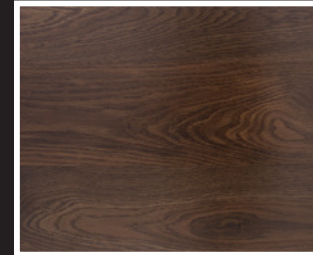

PerfectTimberFloors®

www.ptf.com.au

PTF European Collection

PTF European Collection Flooring Range.

Milano Oak

Ebony Oak

Mediterranean Oak

Roman Oak

Smoked Oak

Tuscan Oak

Europlank Legacy Grey Matte

Europlank Brown Matte

Europlank White Matte

Oak Rustic 190mm

Oak Rustic 240mm

Rustic Unfinished Oak