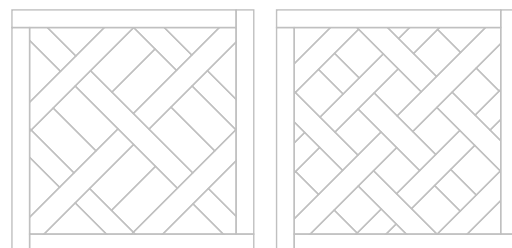

select your format...

block parquetry

BLOCK PARQUETRY

SINGLE HERRINGBONE

Surface Finish: Matt or Semi-Gloss
 Installation: Direct Stick, Sand & Polish
 Installation Program: **PTF-3**
 Dimensions: 450 x 90 x 15mm
 710 x 123 x 15mm

BLOCK PARQUETRY

DOUBLE HERRINGBONE

Surface Finish: Matt or Semi-Gloss
 Installation: Direct Stick, Sand & Polish
 Installation Program: **PTF-3**
 Dimensions: 450 x 90 x 15mm
 710 x 123 x 15mm

BLOCK PARQUETRY

CHEVRON

Surface Finish: Matt or Semi-Gloss
 Installation: Direct Stick, Sand & Polish
 Installation Program: **PTF-3**
 Dimensions: 710 x 90 x 15mm

parquetry panels

PARQUETRY PANELS

ANTOINETTE

Surface Finish: Matt or Semi-Gloss
 Installation: Direct Stick, Sand & Polish
 Installation Program: **PTF-3**
 Dimensions: 866 x 866 x 15mm