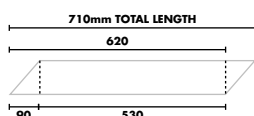

select your format...

block parquetry

BLOCK PARQUETRY

SINGLE HERRINGBONE

Surface Finish: Matt or Semi-Gloss
 Installation: Direct Stick, Sand & Polish
 Installation Program: **PTF-3**
 Dimensions: 450 x 90 x 15mm
 710 x 123 x 15mm

BLOCK PARQUETRY

DOUBLE HERRINGBONE

Surface Finish: Matt or Semi-Gloss
 Installation: Direct Stick, Sand & Polish
 Installation Program: **PTF-3**
 Dimensions: 450 x 90 x 15mm
 710 x 123 x 15mm

BLOCK PARQUETRY

CHEVRON

Surface Finish: Matt or Semi-Gloss
 Installation: Direct Stick, Sand & Polish
 Installation Program: **PTF-3**
 Dimensions: 710 x 90 x 15mm

parquetry panels

PARQUETRY PANELS

ANTOINETTE

Surface Finish: Matt or Semi-Gloss
 Installation: Direct Stick, Sand & Polish
 Installation Program: **PTF-3**
 Dimensions: 866 x 866 x 15mm