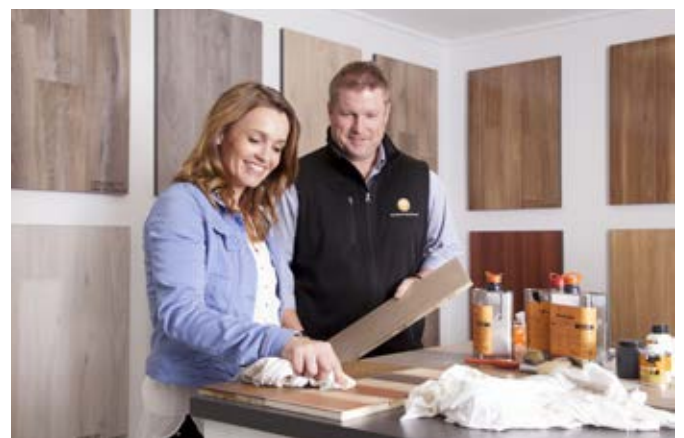

Work with our experienced Tempo Lab Technician and qualified Design Consultants to mix and match your own colour sample boards to experiment with colours and finishes.

Together, we will help create your very own unique timber floor. Visit [www.ptf.com.au](http://www.ptf.com.au) to book your exclusive appointment.