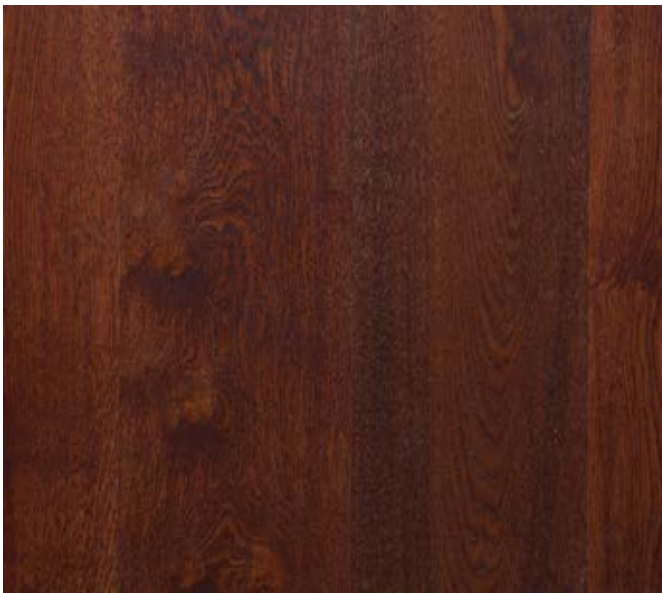

MAJESTIC COLLECTION

CAPRI

Dimensions: 1830/2190 x 220 x 14mm

Surface Finish: Matt

Installation Type: 5G Locking System

Installation Program: **PTF-1** **PTF-2**